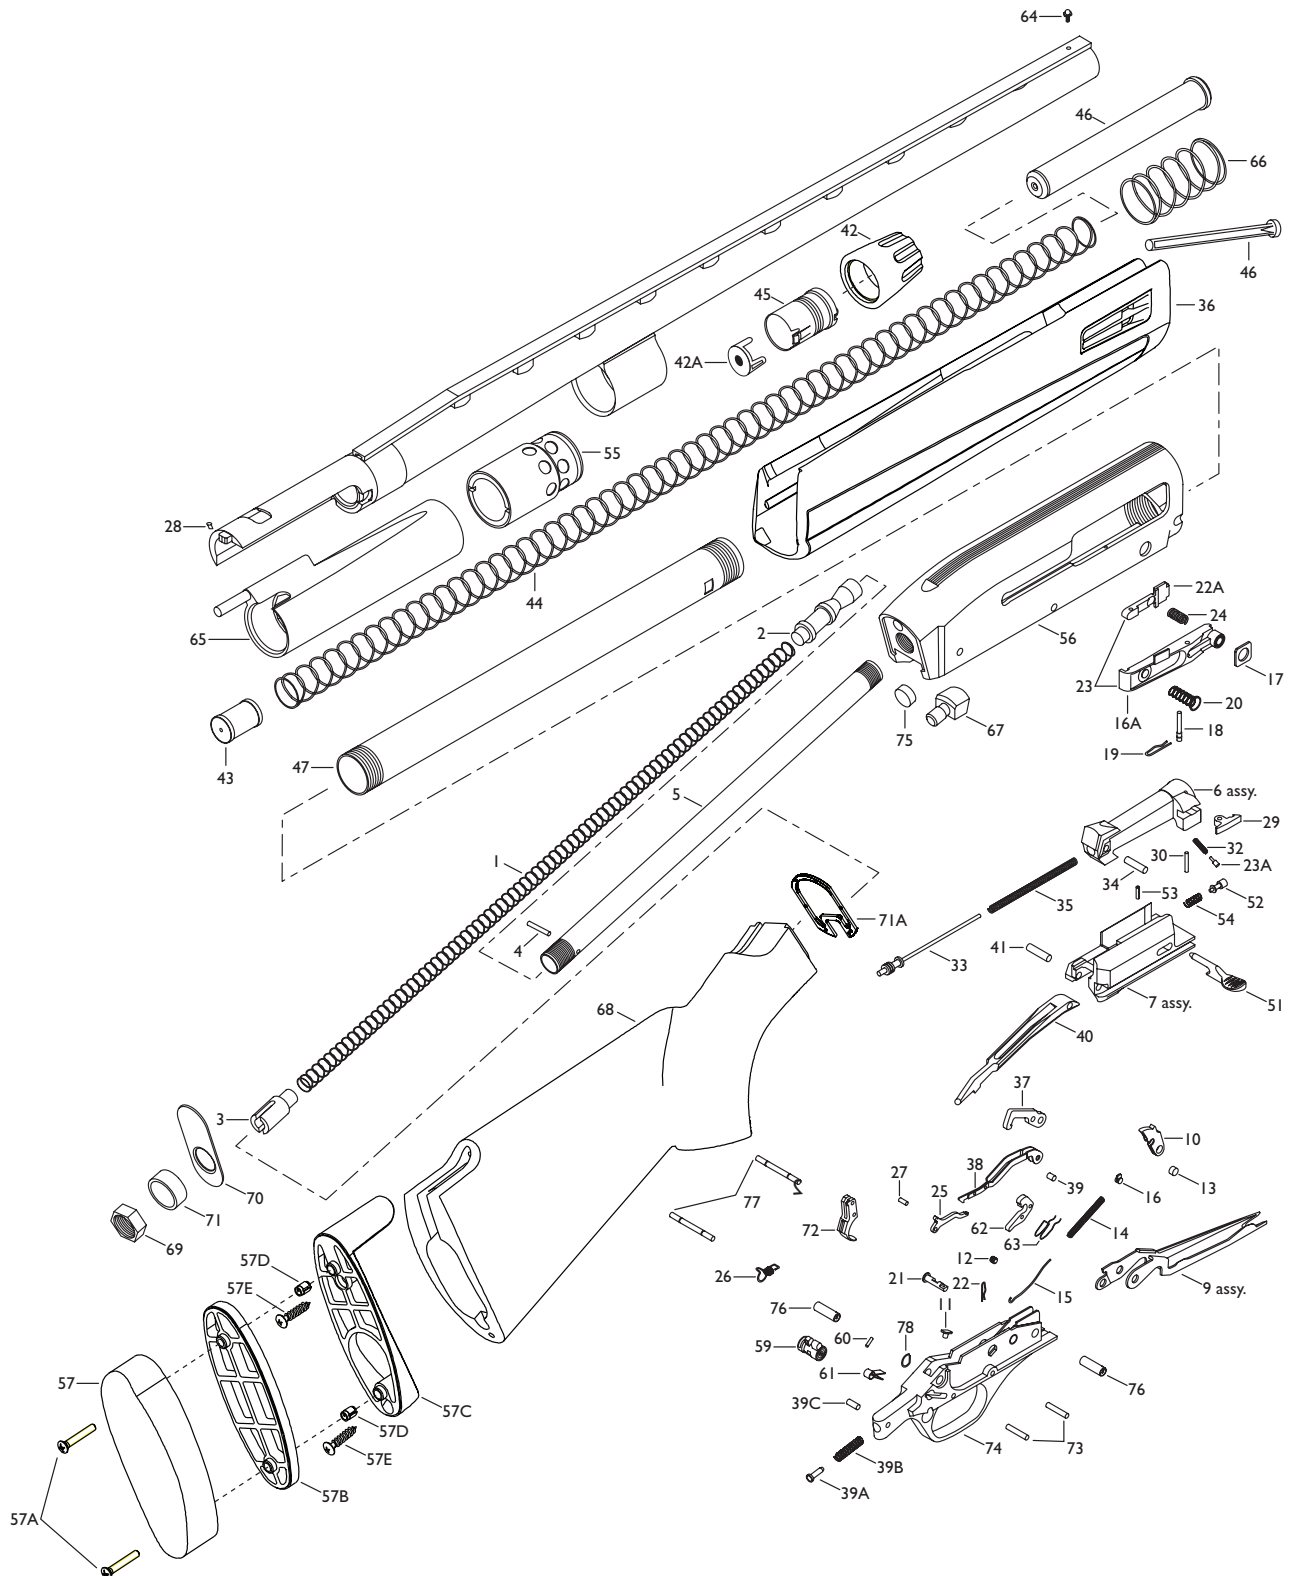

12 Gauge Autoloading Shotgun

SUPER X® 3

NOTE: WHEN ORDERING PARTS USE THE PART NUMBER AND NOT THE SCHEMATIC REFERENCE NUMBER.

Schematic is provided for parts identification only and should not be used as a guide to assemble guns.
CAUTION: Winchester parts are not recommended for use in other guns though models may be similar.
Inadequately fitted parts may be dangerous.