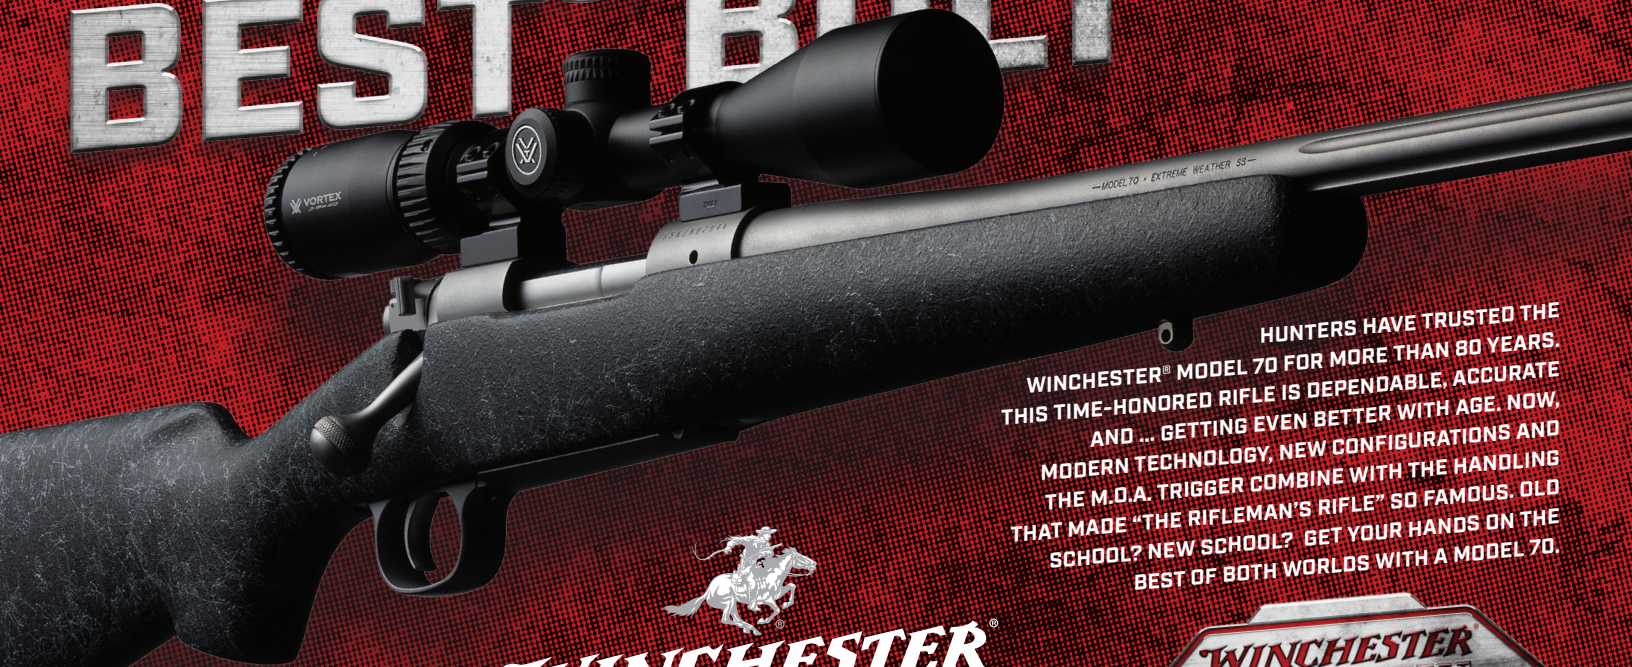

BEST OF BOLT WORLDS

HUNTERS HAVE TRUSTED THE WINCHESTER® MODEL 70 FOR MORE THAN 80 YEARS. THIS TIME-HONORED RIFLE IS DEPENDABLE. ACCURATE AND ... GETTING EVEN BETTER WITH AGE. NOW, MODERN TECHNOLOGY, NEW CONFIGURATIONS AND THE M.O.A. TRIGGER COMBINE WITH THE HANDLING THAT MADE "THE RIFLEMAN'S RIFLE" SO FAMOUS. OLD SCHOOL? NEW SCHOOL? GET YOUR HANDS ON THE BEST OF BOTH WORLDS WITH A MODEL 70.